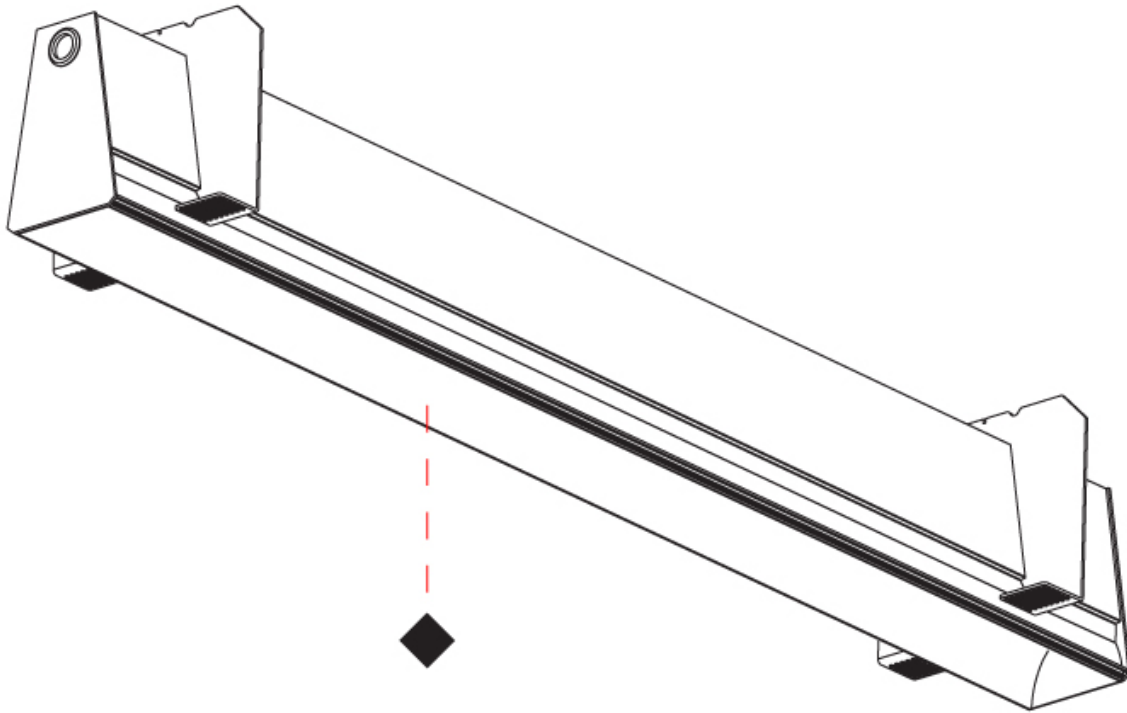

GROOVE SQUARE TRIMLESS

A35651-

PROJECT _____

TYPE _____

SPECIFIER _____

QUANTITY _____

DATE _____

A