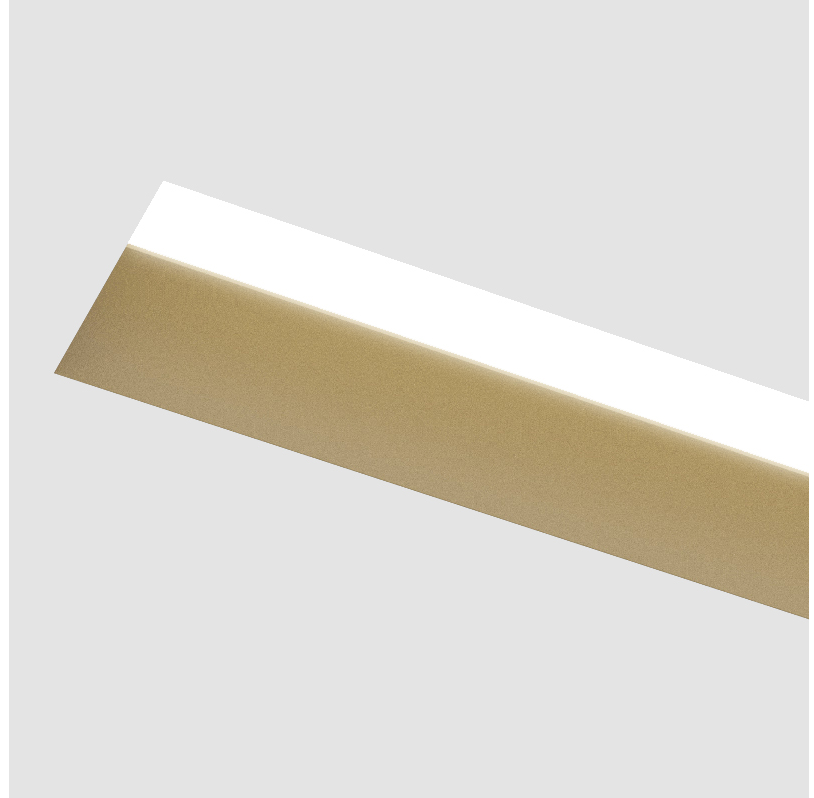

PHYSICAL

Shape: Rectangle
Length (mm): 1440
Length (in): 56 11/16
Width (mm): 75
Width (in): 2 15/16
Height (mm): 135
Height (in): 5 5/16
Ceiling Thickness (mm): 10 / 12.5 / 15
Ceiling Thickness (in): 3/8 or 1/2 or 9/16
Min. Recessing Depth (mm): 170
Min. Recessing Depth (in): 6 11/16
Light Distribution: Direct
Weight (kg): 5.62
Weight (lbs): 12.36
Diffuser: PMMA - Opal
Fixture Finish: SSR / BKV / CWI / CRY / HAB / UFT / ITA / RUA / FTG / MYG / LOD / PUS / FRO / FUP / KIA / POP / BLS / SPG / MEY / GOH / GUM / CHC / COM / ABZ / JAG / OBR / MOS / ROR
Fixture Material: Aluminum
Cut-out Measurements: 1450mm / 57 1/16" x 92mm / 3 5/8"
Upon Request: Unique Sizes Unique Ceiling Thickness

ELECTRICAL

Lamp Type: LED (Zhaga Standard)
Input Wattage (W): 25.3
Total Output Wattage (W): 20 / 16 (3500K)
Dimming: 0-10V Dimming / Phase Dimming (120Vac Only)
Driver Included: Yes
Driver Location: Integrated
Driver Type: Constant Current - 120 / 277Vac
Driver Class: Class 2
Input Voltage (V): 120 - 277
Constant Current (MA): 350 / 500 (3500K)

LED

Color Temperature (°K): 3000 / 3500 / 4000
Max. Delivered Lumen (lm): 1710 / 1774 / 1810
CRI: >90 CRI
Lamp Life (hrs): 50000
Upon Request: Special Color Temperature RGB-W Tunable White CRI (no minimum qty) price increase + longer lead time

OPTICAL

RATINGS AND CERTIFICATIONS

Certified By: Certified for North American Standards
IP rating: IP20