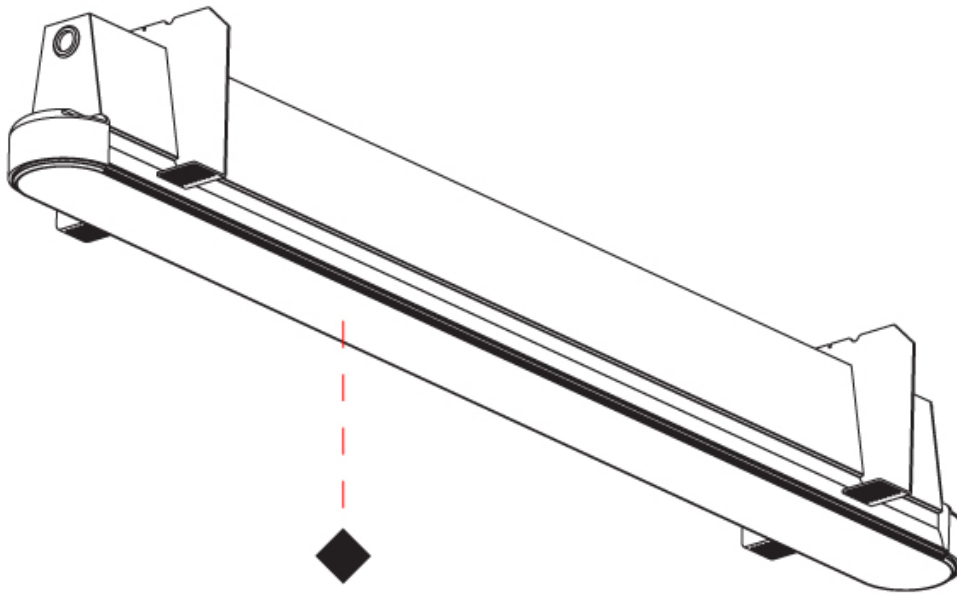

GROOVE ROUND TRIMLESS

A35656-

PROJECT

TYPE

SPECIFIER

QUANTITY

DATE