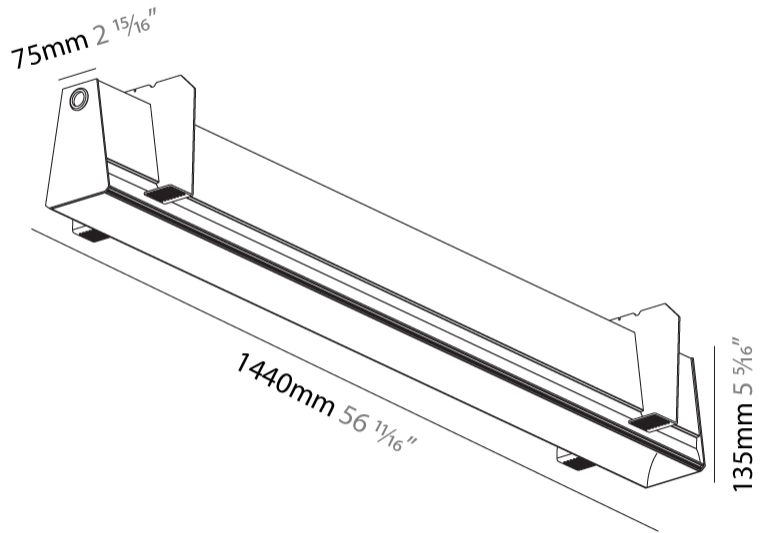

PHYSICAL

Shape: Rectangle
Length (mm): 1440
Length (in): 56 11/16
Width (mm): 75
Width (in): 2 15/16
Height (mm): 135
Height (in): 5 5/16
Ceiling Thickness (mm): 10 / 12.5 / 15
Ceiling Thickness (in): 3/8 or 1/2 or 9/16
Min. Recessing Depth (mm): 170
Min. Recessing Depth (in): 6 11/16
Light Distribution: Direct
Weight (kg): 5.62
Weight (lbs): 12.36
Diffuser: PMMA - Opal
Fixture Finish: SSR / BKV / CWI / CRY / HAB / UFT / ITA / RUA / FTG / MYG / LOD / PUS / FRO / FUP / KIA / POP / BLS / SPG / MEY / GOH / GUM / CHC / COM / ABZ / JAG / OBR / MOS / ROR
Fixture Material: Aluminum
Cut-out Measurements: 1450mm / 57 1/16" x 92mm / 3 5/8"
Upon Request: Unique Sizes Unique Ceiling Thickness

ELECTRICAL

Lamp Type: LED (Zhaga Standard)
Input Wattage (W): 25.3
Total Output Wattage (W): 20 / 16 (3500K)
Dimming: 0-10V Dimming / Phase Dimming (120Vac Only)
Driver Included: Yes
Driver Location: Integrated
Driver Type: Constant Current - 120 / 277Vac
Driver Class: Class 2
Input Voltage (V): 120 - 277
Constant Current (MA): 350 / 500 (3500K)

LED

Color Temperature (°K): 3000 / 3500 / 4000
Max. Delivered Lumen (lm): 1710 / 1774 / 1810
CRI: >90 CRI
Lamp Life (hrs): 50000
Upon Request: Special Color Temperature RGB-W Tunable White CRI (no minimum qty) price increase + longer lead time

OPTICAL

RATINGS AND CERTIFICATIONS

Certified By: Certified for North American Standards
IP rating: IP20